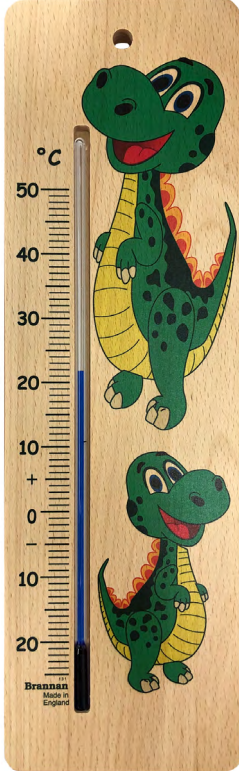

Product data sheet

✉ sales@brannan.co.uk

☎ +44 (0)1946 816600

🌐 brannan.co.uk

Design	Barcode	Product no
Space - °C only	5 011405 142405	14/240/2
Dinosaur - °C only	5 011405 142412	14/241/2
Ballerina - °C only	5 011405 142429	14/242/2
Garden - °C only	5 011405 142436	14/243/2
Classroom Kid - °C only	5 011405 142443	14/244/2
Strawberry Jam - °C only	5 011405 142450	14/245/2
Ivy - °C&F	5 011405 142467	14/246/3