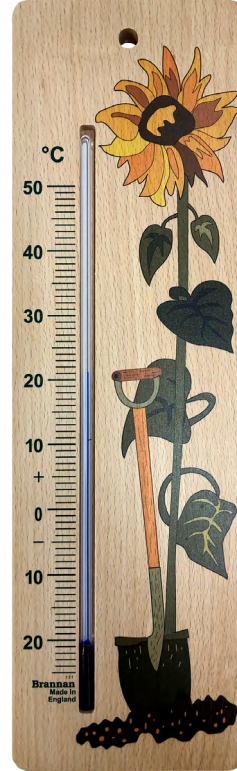

Product data sheet

✉ sales@brannan.co.uk

☎ +44 (0)1946 816600

🌐 brannan.co.uk

Design	Barcode	Product no
Space - °C only	5 011405 142405	14/240/2
Dinosaur - °C only	5 011405 142412	14/241/2
Ballerina - °C only	5 011405 142429	14/242/2
Garden - °C only	5 011405 142436	14/243/2
Classroom Kid - °C only	5 011405 142443	14/244/2
Strawberry Jam - °C only	5 011405 142450	14/245/2
Ivy - °C&F	5 011405 142467	14/246/3