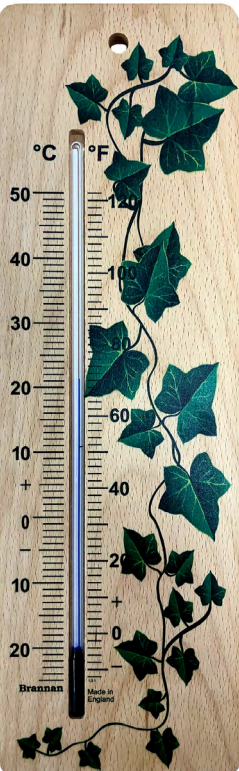

Product data sheet

✉ sales@brannan.co.uk

☎ +44 (0)1946 816600

🌐 brannan.co.uk

Design	Barcode	Product no
Space - °C only	5 011405 142405	14/240/2
Dinosaur - °C only	5 011405 142412	14/241/2
Ballerina - °C only	5 011405 142429	14/242/2
Garden - °C only	5 011405 142436	14/243/2
Classroom Kid - °C only	5 011405 142443	14/244/2
Strawberry Jam - °C only	5 011405 142450	14/245/2
Ivy - °C&F	5 011405 142467	14/246/3