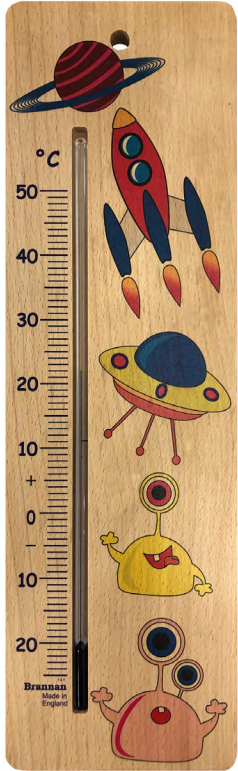

Product features:

- Sustainable wood wall thermometers sourced from forests managed to strict environmental, social and economic standards
- Ethically sourced to protect the biological diversity and benefits of local people and workers
- Ethically sourced, fully recyclable packaging
- Offset thermometer giving maximum space for individual designs
- Ideally suited to full colour customer branding and design (MOQ apply)
- Suitable for use indoor or outdoor*
- Easy to read, Celsius and Fahrenheit temperature scale or Celsius only scale
- Made in UK

Product specifications:

Temperature range:	-20 to +50°C&F or °C only (see table below)
Divisions:	1°C/2°F
Accuracy:	+/- 1.0°C @ 10°C
CE/ROHS/WEEE:	N/A
Hazard information (SDS):	See brannan.co.uk for information
Product material:	Beech wood mounting with kerosene filled glass tube
Component weights:	Wood: 425.5g Glass: 18g
Product dimensions :	Net: 382mm x 119mm x 13mm Gross: 426mm x 178mm x 14mm
Product weight:	Net: 443.5g Card packaging: 47.5g Gross: 491.0g

Please note:

Due to the nature of the material, wood colours may vary slightly from those illustrated.

* If using outdoors, please site in protected position, away from direct sunlight to prolong the life of your thermometer.

Product data sheet

✉ sales@brannan.co.uk

☎ +44 (0)1946 816600

🌐 brannan.co.uk

Design	Barcode	Product no
Space - °C only	5 011405 142405	14/240/2
Dinosaur - °C only	5 011405 142412	14/241/2
Ballerina - °C only	5 011405 142429	14/242/2
Garden - °C only	5 011405 142436	14/243/2
Classroom Kid - °C only	5 011405 142443	14/244/2
Strawberry Jam - °C only	5 011405 142450	14/245/2
Ivy - °C&F	5 011405 142467	14/246/3