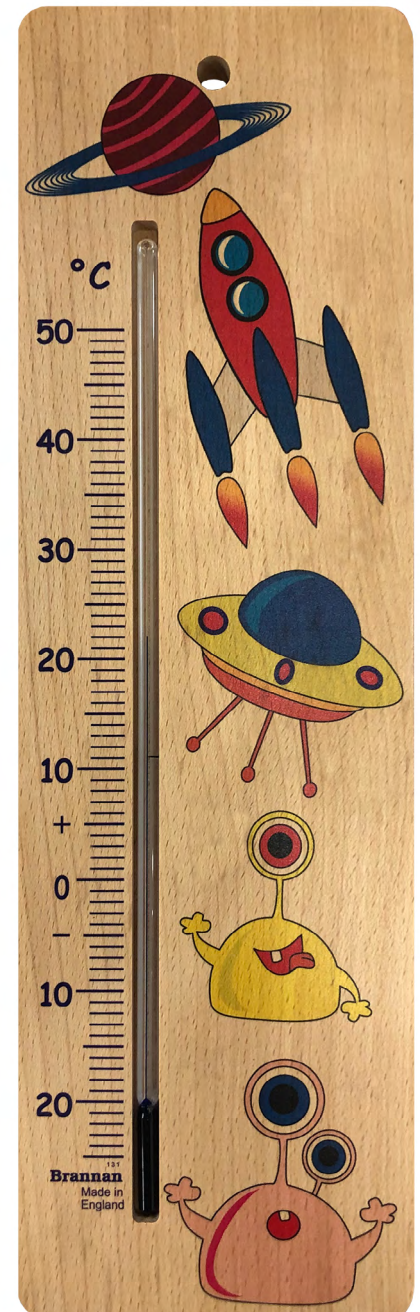

Product features:

- Sustainable wood wall thermometers sourced from forests managed to strict environmental, social and economic standards
- Ethically sourced to protect the biological diversity and benefits of local people and workers
- Ethically sourced, fully recyclable packaging
- Offset thermometer giving maximum space for individual designs
- Ideally suited to full colour customer branding and design (MOQ apply)
- Suitable for use indoor or outdoor*
- Easy to read, Celsius and Fahrenheit temperature scale or Celsius only scale
- Made in UK

Product specifications:

Temperature range:	-20 to +50°C&F or °C only (see table below)
Divisions:	1°C/2°F
Accuracy:	+/- 1.0°C @ 10°C
CE/ROHS/WEEE:	N/A
Hazard information (SDS):	See brannan.co.uk for information
Product material:	Beech wood mounting with kerosene filled glass tube
Component weights:	Wood: 425.5g Glass: 18g
Product dimensions :	Net: 382mm x 119mm x 13mm Gross: 426mm x 178mm x 14mm
Product weight:	Net: 443.5g Card packaging: 47.5g Gross: 491.0g

Please note:

Due to the nature of the material, wood colours may vary slightly from those illustrated.

* If using outdoors, please site in protected position, away from direct sunlight to prolong the life of your thermometer.