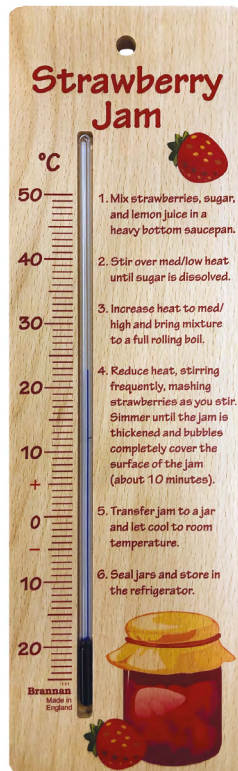

Product features:

- Sustainable wood wall thermometers sourced from forests managed to strict environmental, social and economic standards
- Ethically sourced to protect the biological diversity and benefits of local people and workers
- Ethically sourced, fully recyclable packaging
- Offset thermometer giving maximum space for individual designs
- Ideally suited to full colour customer branding and design (MOQ apply)
- Suitable for use indoor or outdoor*
- Easy to read, Celsius and Fahrenheit temperature scale or Celsius only scale
- Made in UK

Product specifications:

Temperature range:	-20 to +50°C&F or °C only (see table below)
Divisions:	1°C/2°F
Accuracy:	+/- 1.0°C @ 10°C
CE/ROHS/WEEE:	N/A
Hazard information (SDS):	See brannan.co.uk for information
Product material:	Beech wood mounting with kerosene filled glass tube
Component weights:	Wood: 425.5g Glass: 18g
Product dimensions :	Net: 382mm x 119mm x 13mm Gross: 426mm x 178mm x 14mm
Product weight:	Net: 443.5g Card packaging: 47.5g Gross: 491.0g

Please note:

Due to the nature of the material, wood colours may vary slightly from those illustrated.

* If using outdoors, please site in protected position, away from direct sunlight to prolong the life of your thermometer.

Product data sheet

✉ sales@brannan.co.uk

☎ +44 (0)1946 816600

🌐 brannan.co.uk

Design	Barcode	Product no
Space - °C only	5 011405 142405	14/240/2
Dinosaur - °C only	5 011405 142412	14/241/2
Ballerina - °C only	5 011405 142429	14/242/2
Garden - °C only	5 011405 142436	14/243/2
Classroom Kid - °C only	5 011405 142443	14/244/2
Strawberry Jam - °C only	5 011405 142450	14/245/2
Ivy - °C&F	5 011405 142467	14/246/3