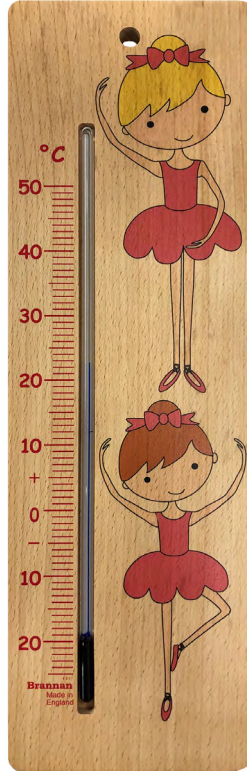

Product data sheet

✉ sales@brannan.co.uk

☎ +44 (0)1946 816600

🌐 brannan.co.uk

Design	Barcode	Product no
Space - °C only	5 011405 142405	14/240/2
Dinosaur - °C only	5 011405 142412	14/241/2
Ballerina - °C only	5 011405 142429	14/242/2
Garden - °C only	5 011405 142436	14/243/2
Classroom Kid - °C only	5 011405 142443	14/244/2
Strawberry Jam - °C only	5 011405 142450	14/245/2
Ivy - °C&F	5 011405 142467	14/246/3