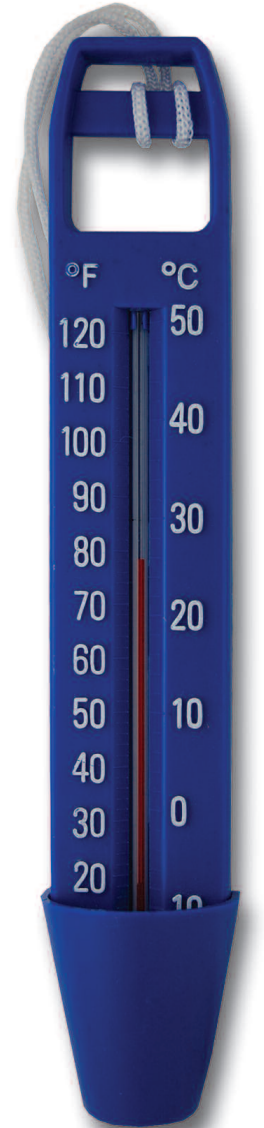

Scoop Pool & Pond Thermometer

Easy to use instrument to check pool or pond water temperature by sampling. Dual scale on blue plastic moulding.

Product Specifications

- Range:** -10 to +50°C&F
- Accuracy:** +/- 1.5°C @ ambient
- Divisions:** 2°C&F
- CE:** N/A
- ROHS/WEEE:** N/A
- Hazard Information (SDS):** See www.brannan.co.uk for information
- Product Material:** Blue Case: Polystyrene
Glass Tube: Kerosene filled
- Component Weights:** Plastic - 68g
Glass - 6g
- Product Weight:** Unpackaged - 74g
Packaged - 90g
- Product Dimensions :** Unpackaged - 245 x 46 x 30mm
Packaged - 326 x 102 x 34mm
- Display Card Weight:** 10g - 600mu board
- Display Card Dimensions:** 326 x 102 x 0.5mm
- Display PVC Blister Weight:** 6g
- Display PVC Blister Dimensions:** 240 x 62 x 33.5mm

Description	Range	Divisions	Barcode	Product No
Scoop Pool & Pond Thermometer	-10 to +50°C&F	2.0°C/ 2.0°F	5 011405 184108	18/410/3

PDS 0143:10:R0