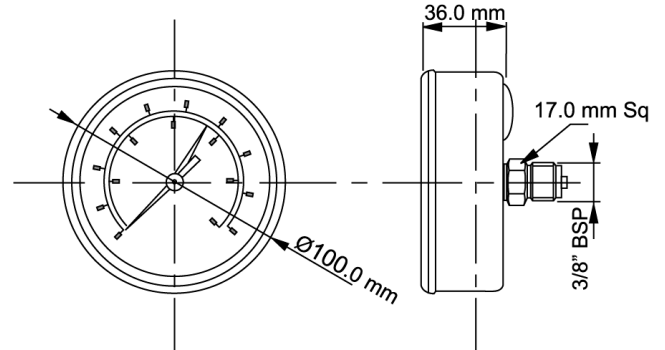

Applications:

- Heating, ventilation, air-conditioning
- Plumbing
- Compressors
- Air filters
- Pneumatics

Standard product specifications:

Dial diameter	100mm
Design	BS EN 837
Safety category	S1 (blow-out device gauge)
Accuracy class	1.6 (Class 1.0 available on request)
Ranges	-1 to 9 bar & psi through to 0 to 700 bar & psi
Case	Black steel
Process connection	3/8" & 1/2" BSP/NPT/BSPT (others available on request)
Connection orientation	Bottom and centre back
Connection material	Brass
Bezel	Stainless steel - rolled
Measuring principle	Bourdon tube Cu-Alloy
Movement	Cu-Alloy
Window	Acrylic, snap fit
Pointer	Black aluminium and loose red pointers
Filling	Dry
Working pressure	Steady: 75% full scale range Fluctuating: 60% full scale range Short time: full scale range
Operating temperature	Ambient: -20 to +60°C Medium: -20 to +60°C
Storage temperature	-40 to +60°C
Temperature effect	When temperature of the pressure element deviates from reference temperature of 20°C the maximum additional error is +/-0.4 per 10°C of the span rising and falling
Protection	IP 43 (BS EN 60529:1992)
Calibration	UKAS certification, certificate traceable to recognised national standard or statement of conformity, if required

Product data sheet

✉ sales@brannan.co.uk

☎ [+44 \(0\)1946 816600](tel:+44(0)1946816600)

🌐 brannan.co.uk

Dimensions:

100mm dial pressure gauge 3/8" BSP - bottom entry

100mm dial pressure gauge 3/8" BSP - back entry

100mm dial pressure gauge 1/2" BSP - bottom entry

Product data sheet

Product numbers:

The following products are usually kept in stock at Brannan and can therefore be ordered on the below numbers:

100mm dial pressure gauge (bar outer scale, psi inner scale)

Standard product weights:

Dial diameter	Orientation	Box dimensions	Net weight	Box weight	Total weight
100mm	Bottom	130 x 109 x 41mm	316g	27g	343g
100mm	Back	108 x 108 x 80mm	257g	42g	299g
150mm	Bottom	161 x 183 x 66mm	669g	60g	730g