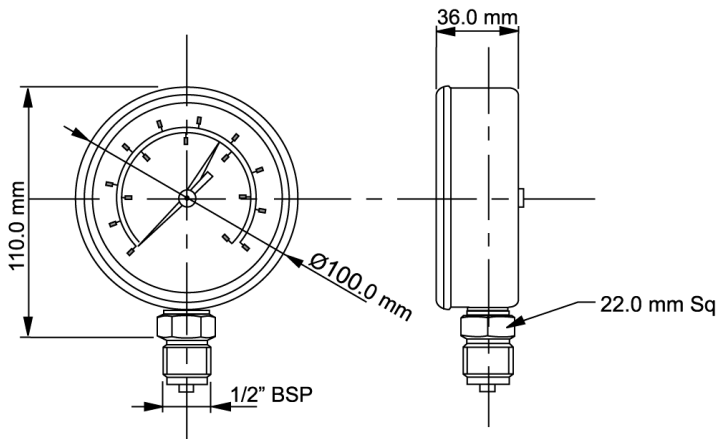

Applications:

- Heating, ventilation, air-conditioning
- Plumbing
- Compressors
- Air filters
- Pneumatics

Standard product specifications:

Dial diameter	100mm
Design	BS EN 837
Safety category	S1 (blow-out device gauge)
Accuracy class	1.6 (Class 1.0 available on request)
Ranges	-1 to 9 bar & psi through to 0 to 700 bar & psi
Case	Black steel
Process connection	3/8" & 1/2" BSP/NPT/BSPT (others available on request)
Connection orientation	Bottom and centre back
Connection material	Brass
Bezel	Stainless steel - rolled
Measuring principle	Bourdon tube Cu-Alloy
Movement	Cu-Alloy
Window	Acrylic, snap fit
Pointer	Black aluminium and loose red pointers
Filling	Dry
Working pressure	Steady: 75% full scale range Fluctuating: 60% full scale range Short time: full scale range
Operating temperature	Ambient: -20 to +60°C Medium: -20 to +60°C
Storage temperature	-40 to +60°C
Temperature effect	When temperature of the pressure element deviates from reference temperature of 20°C the maximum additional error is +/-0.4 per 10°C of the span rising and falling
Protection	IP 43 (BS EN 60529:1992)
Calibration	UKAS certification, certificate traceable to recognised national standard or statement of conformity, if required

Product data sheet

✉ sales@brannan.co.uk

☎ [+44 \(0\)1946 816600](tel:+44(0)1946816600)

🌐 brannan.co.uk

Dimensions:

100mm dial pressure gauge 3/8" BSP - bottom entry

100mm dial pressure gauge 3/8" BSP - back entry

100mm dial pressure gauge 1/2" BSP - bottom entry

Product data sheet

Product numbers:

The following products are usually kept in stock at Brannan and can therefore be ordered on the below numbers:

100mm dial pressure gauge (bar outer scale, psi inner scale)