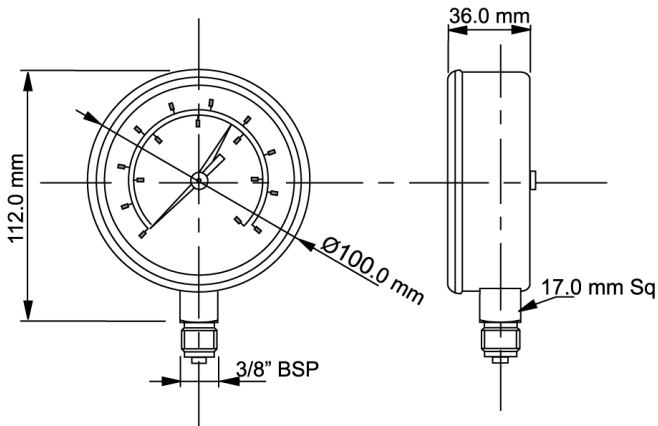

Applications:

- Heating, ventilation, air-conditioning
- Plumbing
- Compressors
- Air filters
- Pneumatics

Standard product specifications:

Dial diameter	100mm
Design	BS EN 837
Safety category	S1 (blow-out device gauge)
Accuracy class	1.6 (Class 1.0 available on request)
Ranges	-1 to 9 bar & psi through to 0 to 700 bar & psi
Case	Black steel
Process connection	3/8" & 1/2" BSP/NPT/BSPT (others available on request)
Connection orientation	Bottom and centre back
Connection material	Brass
Bezel	Stainless steel - rolled
Measuring principle	Bourdon tube Cu-Alloy
Movement	Cu-Alloy
Window	Acrylic, snap fit
Pointer	Black aluminium and loose red pointers
Filling	Dry
Working pressure	Steady: 75% full scale range Fluctuating: 60% full scale range Short time: full scale range
Operating temperature	Ambient: -20 to +60°C Medium: -20 to +60°C
Storage temperature	-40 to +60°C
Temperature effect	When temperature of the pressure element deviates from reference temperature of 20°C the maximum additional error is +/-0.4 per 10°C of the span rising and falling
Protection	IP 43 (BS EN 60529:1992)
Calibration	UKAS certification, certificate traceable to recognised national standard or statement of conformity, if required

Product data sheet

✉ sales@brannan.co.uk

☎ [+44 \(0\)1946 816600](tel:+44(0)1946816600)

🌐 brannan.co.uk

Dimensions:

100mm dial pressure gauge 3/8" BSP - bottom entry

100mm dial pressure gauge 3/8" BSP - back entry

100mm dial pressure gauge 1/2" BSP - bottom entry

Product data sheet

Product numbers:

The following products are usually kept in stock at Brannan and can therefore be ordered on the below numbers:

100mm dial pressure gauge (bar outer scale, psi inner scale)