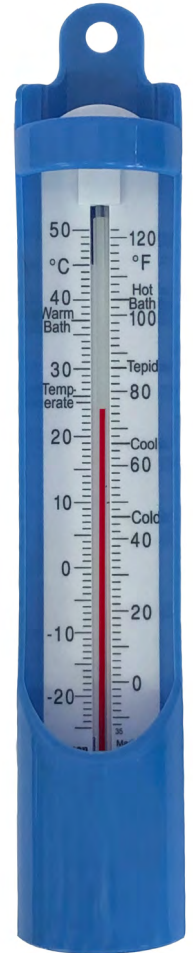

Product data sheet

✉ sales@brannan.co.uk

☎ +44 (0)1946 816600

🌐 brannan.co.uk

SCOOP BATH THERMOMETER

Easy to use instrument to check bath water temperature by sampling.
Dual scale with zones indicating recommended temperature.

Product features:

- Clear Celsius and Fahrenheit scale
- Zones for recommended bath temperatures
- Made in UK

Product Specifications:

Range:	-25 to +50°C&F*
Accuracy:	+/- 1.0°C @ ambient
Divisions:	1°C/2°F
CE/ROHS/WEEE:	N/A
Hazard information (SDS):	See brannan.co.uk for information
Product material:	White scale: high impact styrene Blue case: polypropylene Glass tube: kerosene filled
Component weights:	Plastic: 41.5g Glass: 6g
Product weight:	Net: 42g Display box weight: 15.5g Gross: 57.5g
Product dimensions:	Net: 225mm x 40mm x 35mm Gross: 230mm x 45mm x 35mm

* Temperature ranges may have different upper and lower temperature extremes than stated due to manufacturing processes.

Description	Barcode	Product No
Scoop bath thermometer	5 011405 181268	18/126/3

View me on
the website