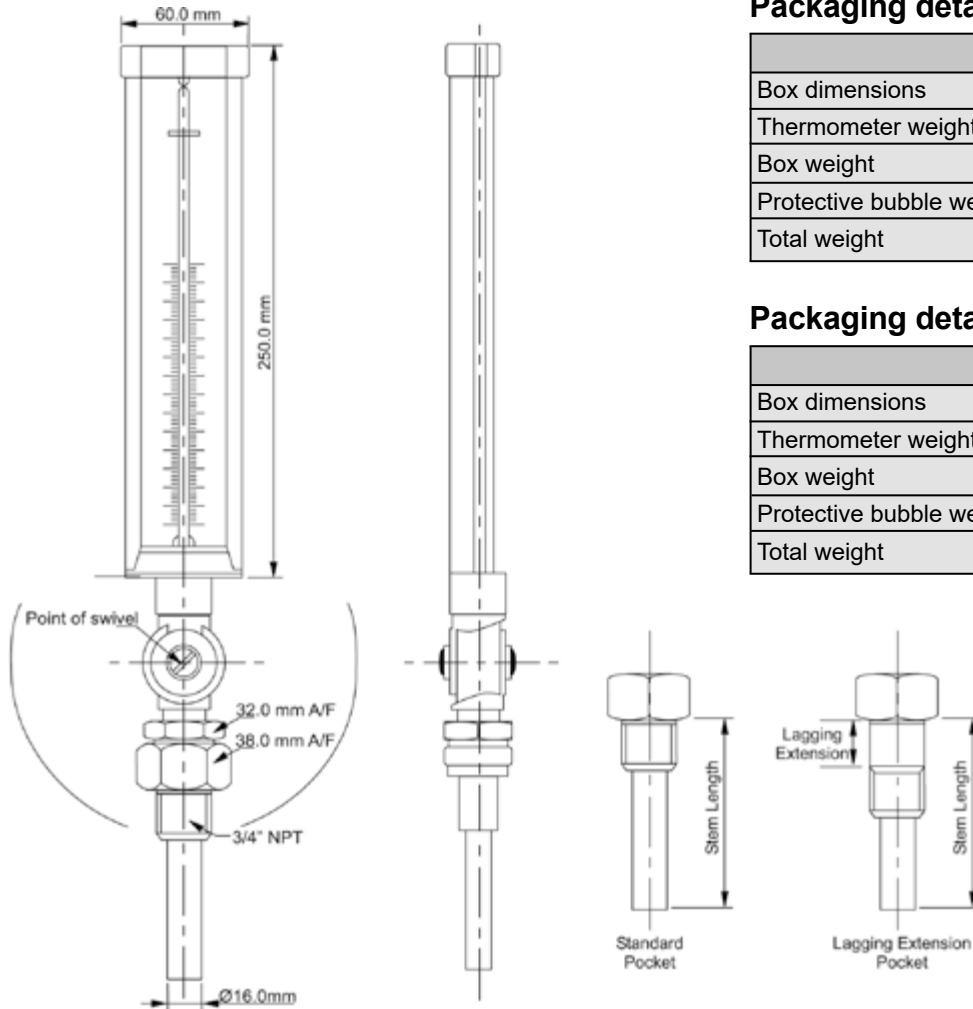

### Product features:

- 360 degree rotation case for easy installation and reading
- Heavy duty protective case with glass tube thermometer
- Durable and reliable – no moving parts
- Dual scale
- **Brannan** quality and accuracy
- Available with 90mm or 150mm stem length
- For hot water and chilled water systems
- Calibration traceable to National Standards or Statement of Conformity available, if required

### Standard product specifications:

<b>Case</b>	250mm aluminium
<b>Tube</b>	Triangle tube with blue liquid filling
<b>Window</b>	Glass
<b>Form</b>	Variable angle
<b>Connection</b>	3/4" NPT
<b>Stem</b>	Aluminium 10.8mm dia x 90mm or 150mm stem
<b>Pocket</b>	Brass
<b>Ranges</b>	-40 to +110°F&C through to +50 to +400°F&C
<b>Accuracy</b>	+/- 1% between 30°F and 240°F, otherwise +/-2%
<b>Protection</b>	IP54

## Dimensions:

## Packaging details - 90mm stem:

	90mm stem
Box dimensions	482 x 75 x 43mm
Thermometer weight	737.5g
Box weight	70g
Protective bubble weight	7.5g
Total weight	814g